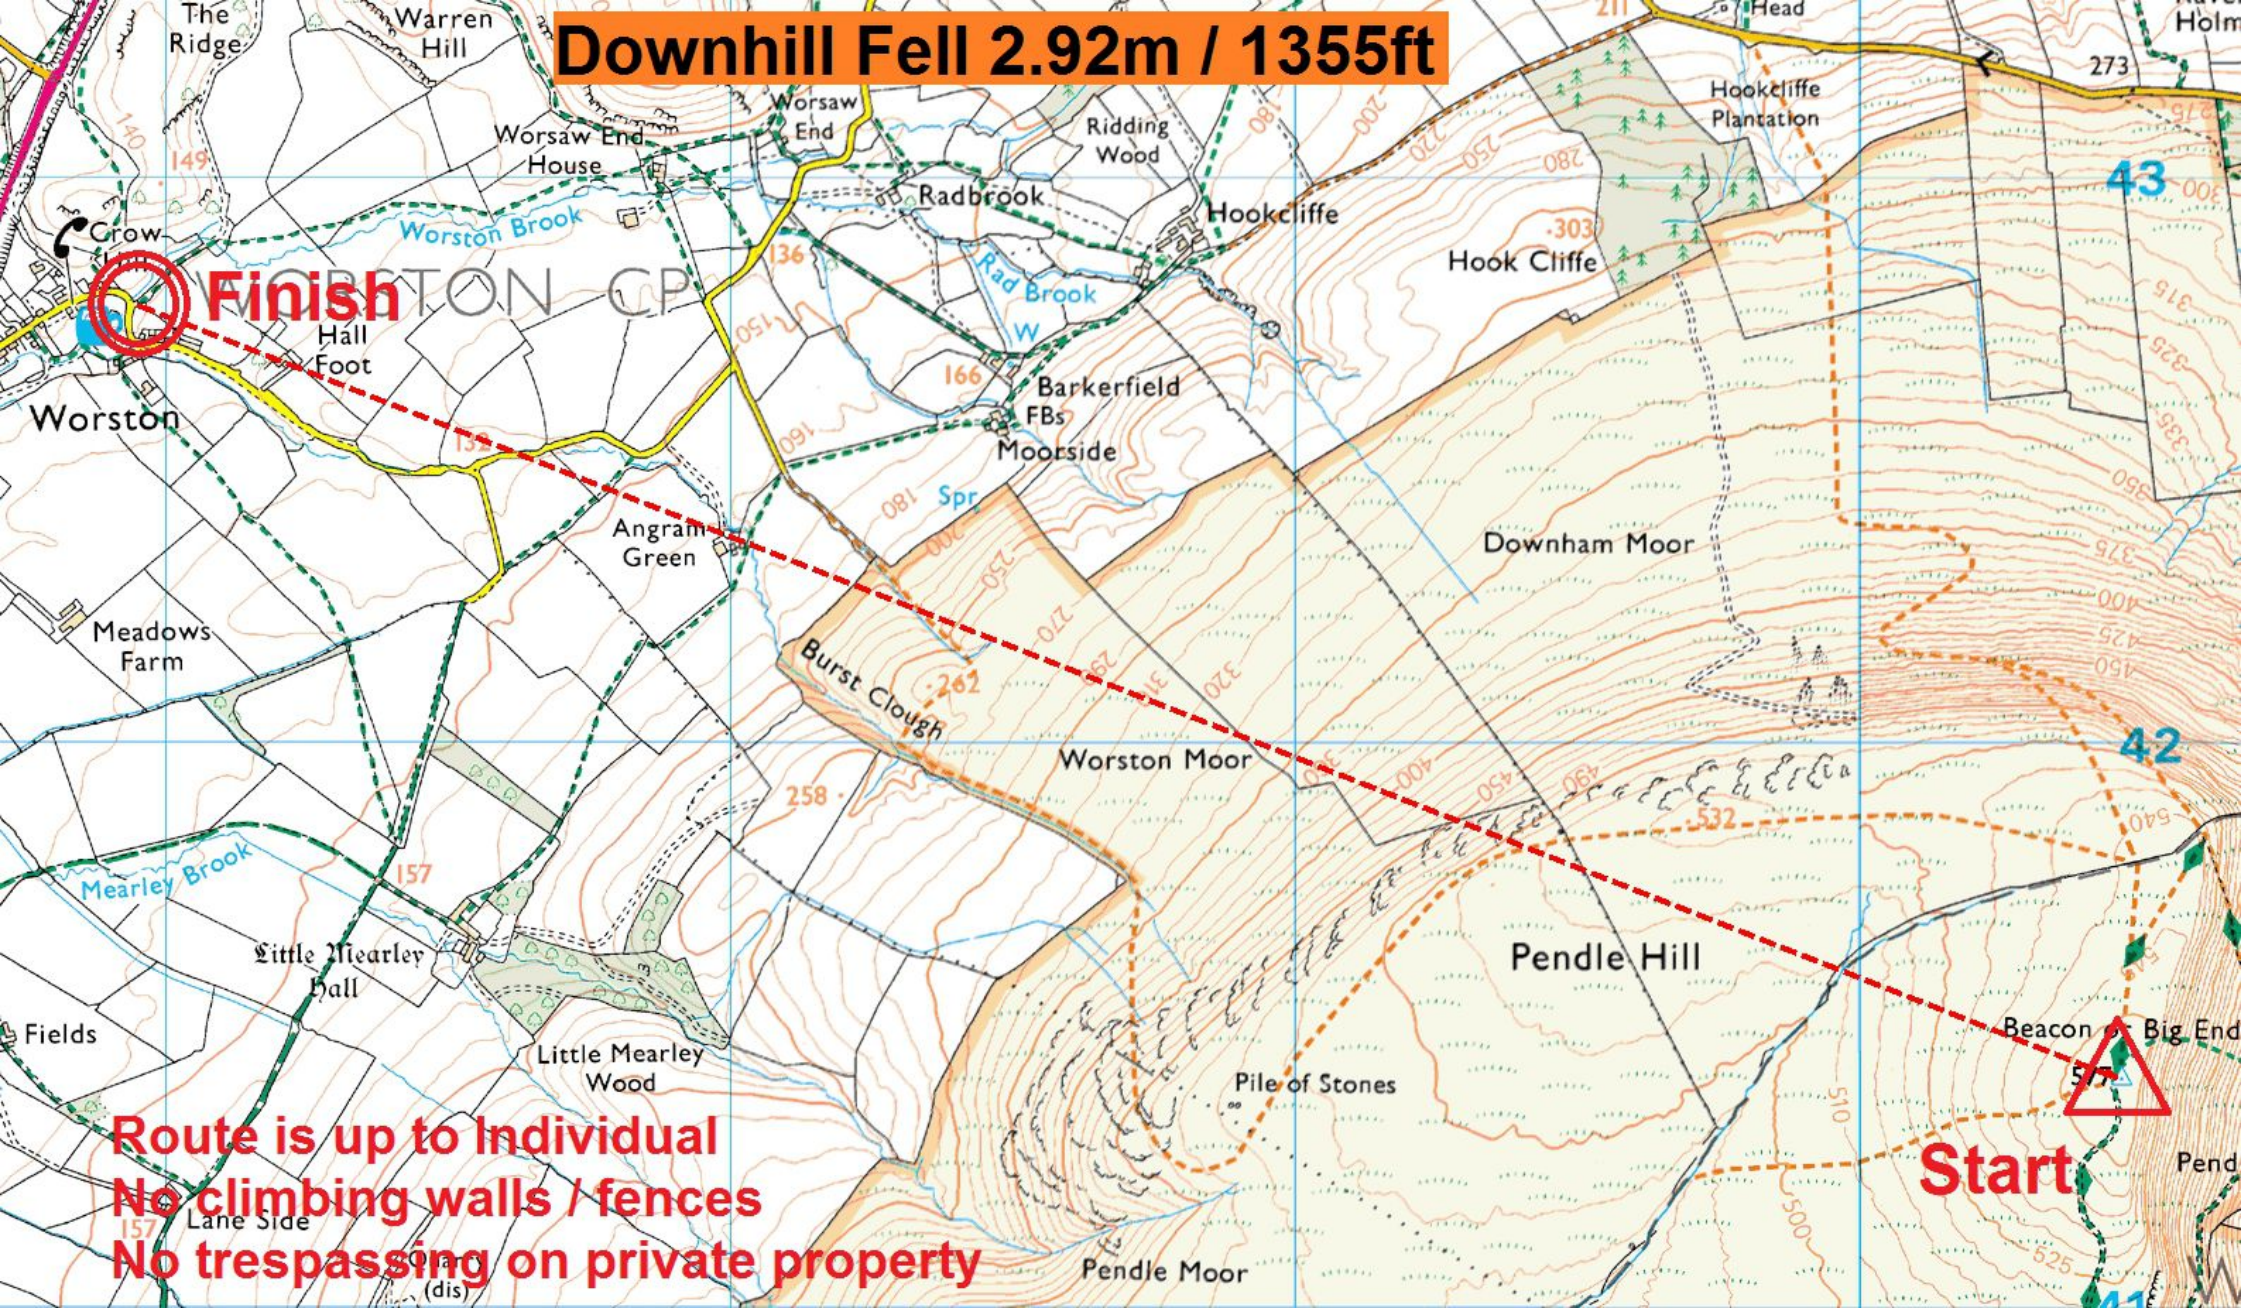

Downhill Fell 2.92m / 1355ft

Finish

Start

**Route is up to individual
No climbing walls / fences
No trespassing on private property**